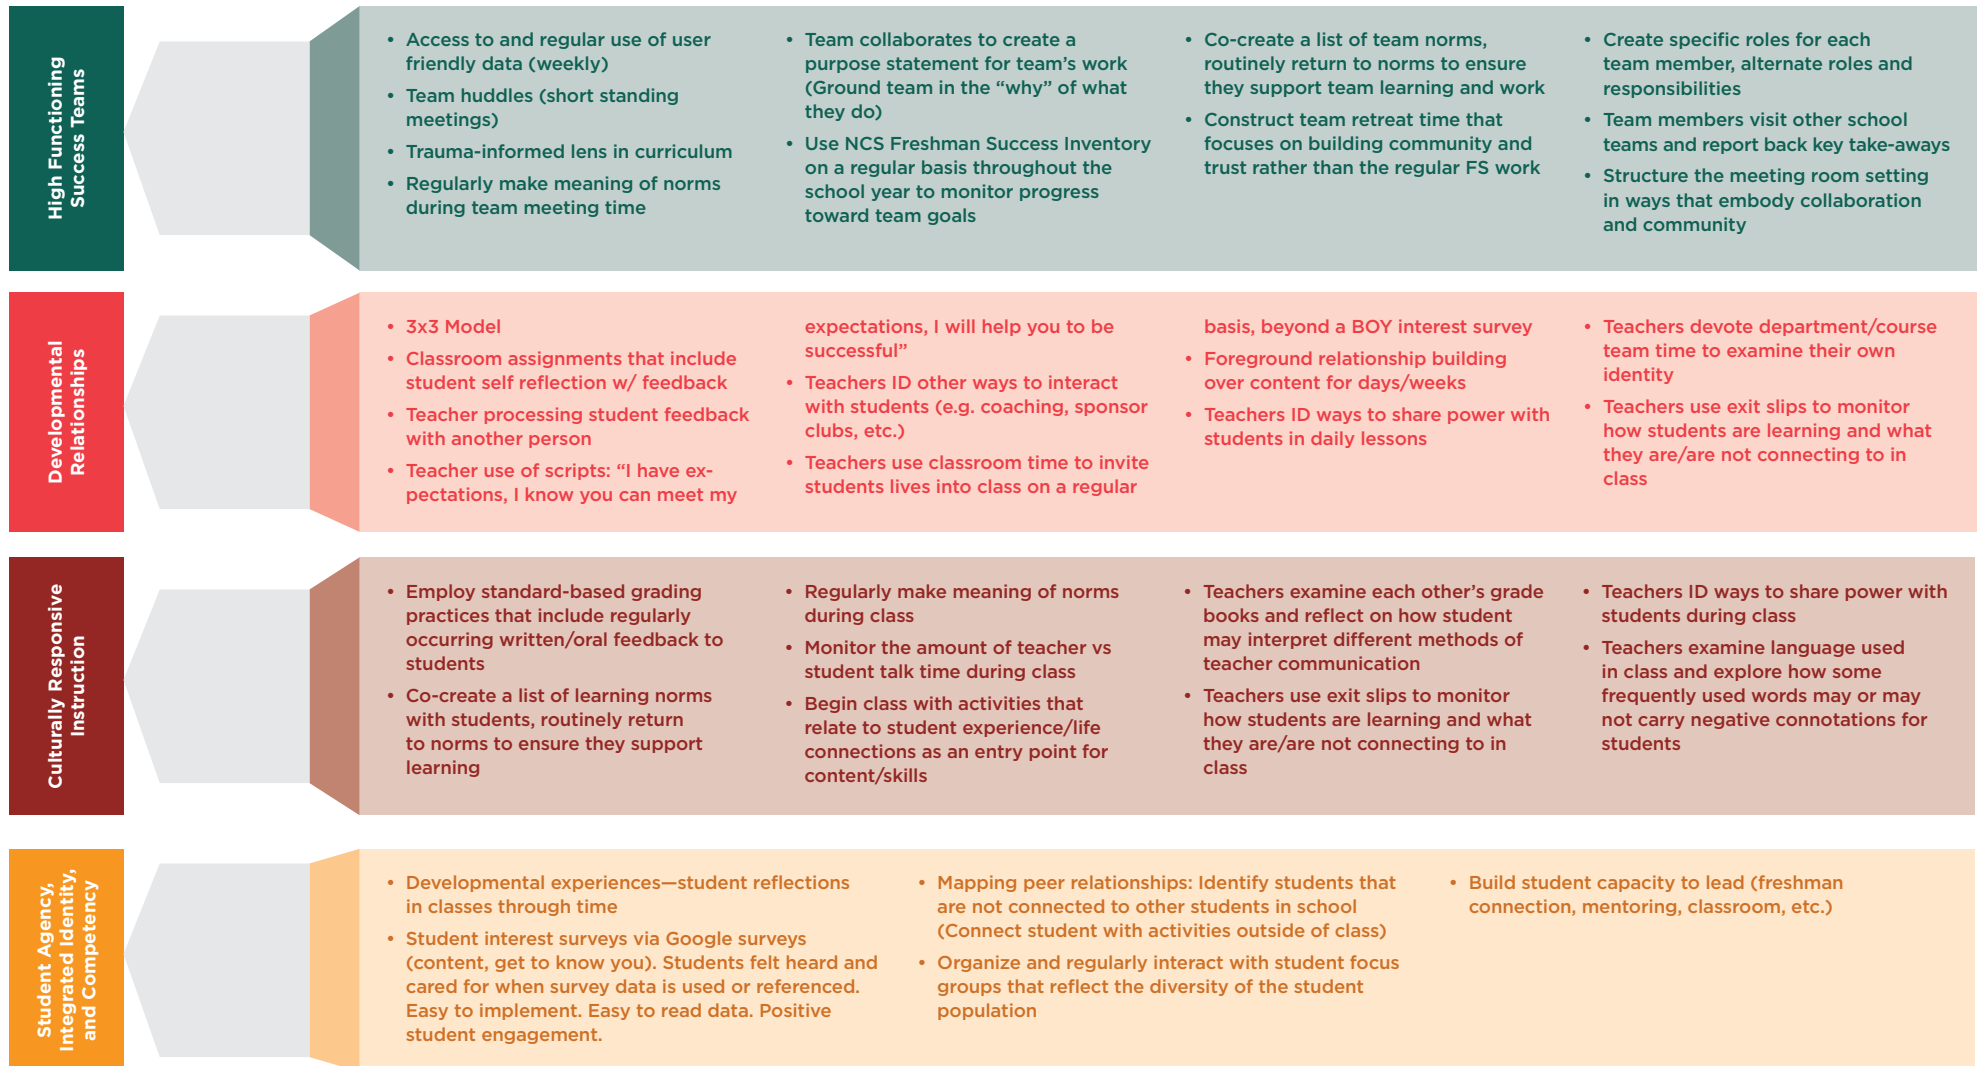

NCS FRESHMAN SUCCESS KEY DRIVER DIAGRAM

NCS FRESHMAN SUCCESS KEY DRIVER DIAGRAM

CHANGE IDEAS

NCS FRESHMAN SUCCESS KEY DRIVER DIAGRAM

MEASURES